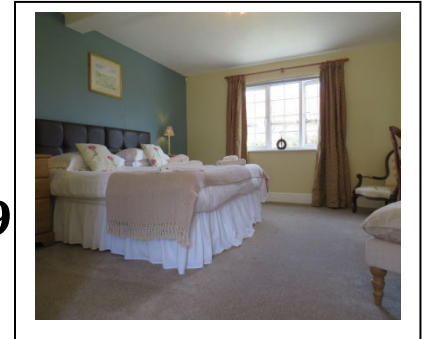

Our Current Room Rates

Classic Twin - £99

Classic Double - £99

Courtyard Twin - £109

Courtyard Double - £109

Family Room - £129

2 Bedrooms - £129

*Classic Double rooms are in the main building and overlook the garden.
Family Rooms can sleep 4 people. An extra bed can be put in courtyard
rooms at a supplement of £15 per night. No charge for travel cots.
Dogs are welcome, with a supplement of £15 for the duration of your stay.*