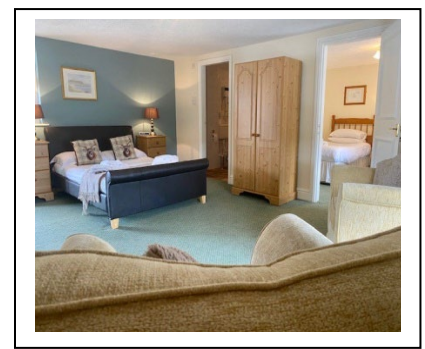

Our Current Room Rates

Classic Twin - £109

Classic Double - £109

Courtyard Twin - £119

Courtyard Double - £119

Family Room - £139

*Classic Double rooms are in the main building and overlook the garden.
Family Rooms can sleep 4 people. An extra bed can be put in courtyard
rooms at a supplement of £15 per night. No charge for travel cots.
Dogs are welcome, with a supplement of £15 for the duration of your stay.*