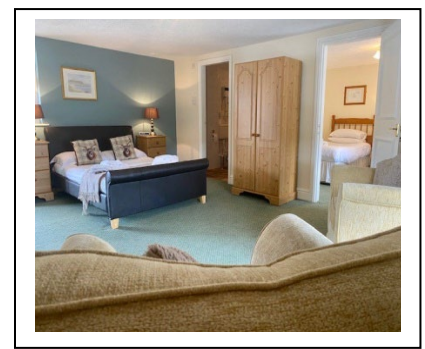

Our Current Room Rates

Classic Twin - £105

Classic Double - £105

Courtyard Twin - £115

Courtyard Double - £115

Family Room - £135

*Classic Double rooms are in the main building and overlook the garden.
Family Rooms can sleep 4 people. An extra bed can be put in courtyard
rooms at a supplement of £15 per night. No charge for travel cots.
Dogs are welcome, with a supplement of £15 for the duration of your stay.*