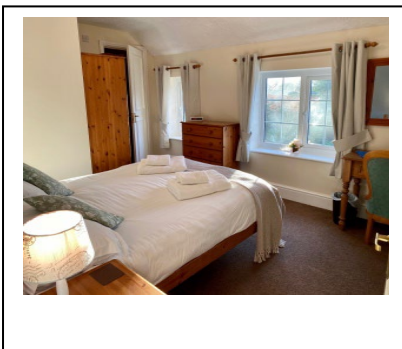

Our Current Room Rates

Classic Twin - £105

Classic Double - £105

Courtyard Twin - £115

Courtyard Double - £115

Family Room - £135

*Classic Double rooms are in the main building and overlook the garden.
Family Rooms can sleep 4 people. An extra bed can be put in courtyard
rooms at a supplement of £15 per night. No charge for travel cots.
Dogs are welcome, with a supplement of £15 for the duration of your stay.*